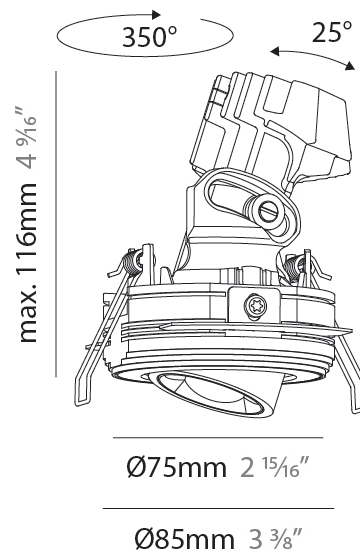

PHYSICAL

| |
|---|
| Shape: Round |
| Diameter (mm): 75 |
| Diameter (in): 2 ¹⁵ / ₁₆ |
| Height (mm): 116 |
| Height (in): 4 ⁹ / ₁₆ |
| Ceiling Thickness (mm): 10 / 12.5 / 15 / 25 |
| Ceiling Thickness (in): 3/8 or 1/2 or 9/16 or 1 |
| Min. Recessing Depth (mm): 125 |
| Min. Recessing Depth (in): 4 ¹⁵ / ₁₆ |
| Light Distribution: Direct |
| Diffuser: Lens Pack - Spread Lens / Linear Spread Lens / Honeycomb Louver |
| Fixture Finish: SSR / BKV / CWI / CRY / HAB / UFT / ITA / RUA / FTG / MYG / LOD / PUS / FRO / FUP / KIA / POP / BLS / SPG / MEY / GOH / GUM / CHC / COM / ABZ / JAG / OBR / MOS / ROR |
| Fixture Material: Aluminum Die Cast |
| Cut-out Measurements: D. 86mm / 3 3/8" |

OPTICAL

| |
|---|
| Reflector°: 36 |
| Adjustability: Rotational 350° / Tilt 25° |

RATINGS AND CERTIFICATIONS

| |
|--|
| Certified By: Certified for North American Standards |
| IP rating: IP20 |

OIKO PRO ROUND ADJUSTABLE TRIMLESS